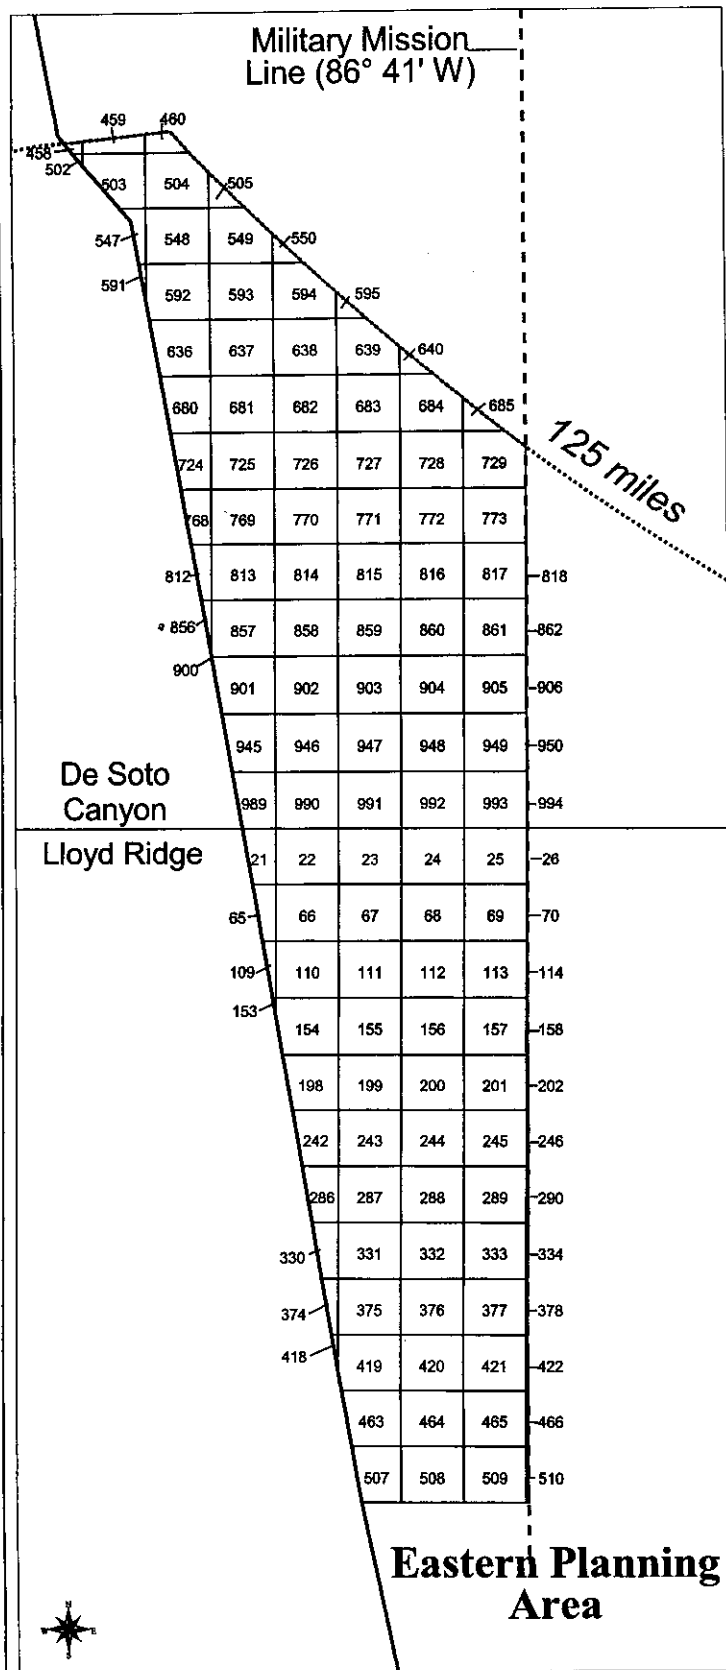

CALL FOR INFORMATION AND NOMINATIONS MAP

Eastern GOM Planning Area

Lease Sale 224 for 2008

- Blocks available
 - 134 blocks
 - 543,548 acres
- Military Mission Line (86° 41' W)
- Planning Area Boundary
- 125 Mile Buffer from Florida coast
- Protraction Area Boundary